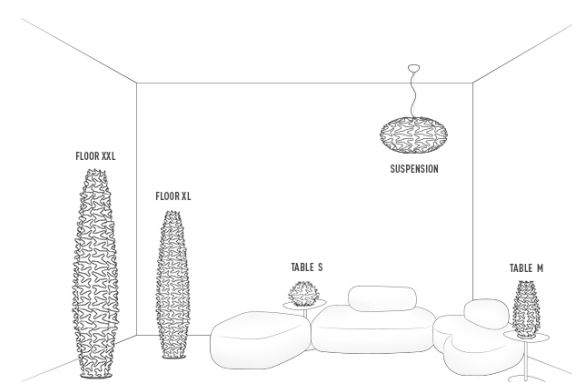

CACTUS

design by Adriano Rachele

Compendium page 258

PRODOTTI	MISURE	COLORI	CODICE
SUSPENSION Bulbs E27: 1 X 12W LED Filament Made of: Opalflex® Weight: net Kg 1,05 - gross Kg 3,10 Package: 55 x 55 x h42cm	h1: maximum cable length	GOLD	CAC78SOS00020_000
FLOOR LAMP XXL Bulbs E27: 2 X 12W LED Filament Made of: Opalflex® With: Stainless Steel base Weight: net Kg 3,50 - gross Kg 8,60 Package: 44 x 44 x h182cm		GOLD	CAC78PF000050X
FLOOR LAMP XL Bulbs E27: 2 X 12W LED Filament Made of: Opalflex® With: Stainless Steel base Weight: net Kg 3,15 - gross Kg 7,00 Package: 44 x 44 x h160cm		GOLD	CAC78PF000040X

PRODOTTI	MISURE	COLORI	CODICE
TABLE LAMP M Bulbs E14: 1 X 6W LED Filament Made of: Opalflex® / Stainless Steel base Weight: net Kg 0,85 - gross Kg 1,60 Package: 27 x 27 x h60cm		GOLD	CAC78TAV00020X
TABLE LAMP S Bulbs E14: 1 X 6W LED Filament Made of: Opalflex® / Stainless Steel base Weight: net Kg 0,70 - gross Kg 1,50 Package: 40 x 40 x h29cm		GOLD	CAC78TAV00010X

CACTUS ENTIRE COLLECTION