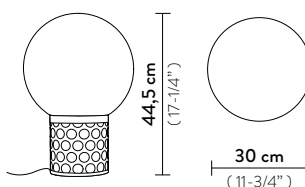

ATMOSFERA - TABLE

DESIGN BY LORENZA BOZZOLI

TECHNICAL SPECIFICATIONS

TABLE MEDIUM

BULBS: 2 X 12W LED Filament

TABLE SMALL

BULBS: 2 X 6W G9 LED

Made of: Metachrylate - Hand-finished sphere
Goldflex® or Steelflex®

Color: ■ GOLD ■ PEWTER

CE IP 20

ATMOSFERA ENTIRE COLLECTION

ENERGY CLASS