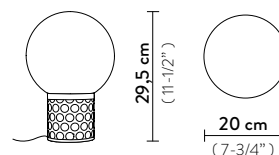

ATMOSFERA - TABLE

DESIGN BY LORENZA BOZZOLI

TECHNICAL SPECIFICATIONS

TABLE MEDIUM

BULBS: 2 X 12W LED Filament

TABLE SMALL

BULBS: 2 X 6W G9 LED

Made of: Metachrylate - Hand-finished sphere
Goldflex® or Steelflex®

Color: ■ GOLD ■ PEWTER

CE IP 20

ATMOSFERA ENTIRE COLLECTION

ENERGY CLASS