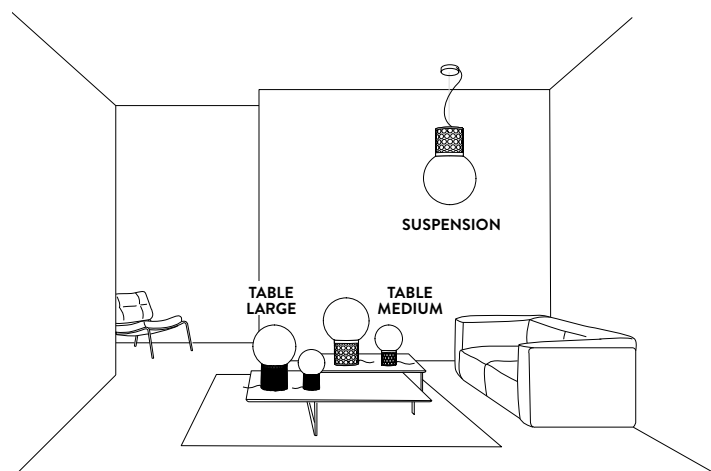

ATMOSFERA ENTIRE COLLECTION