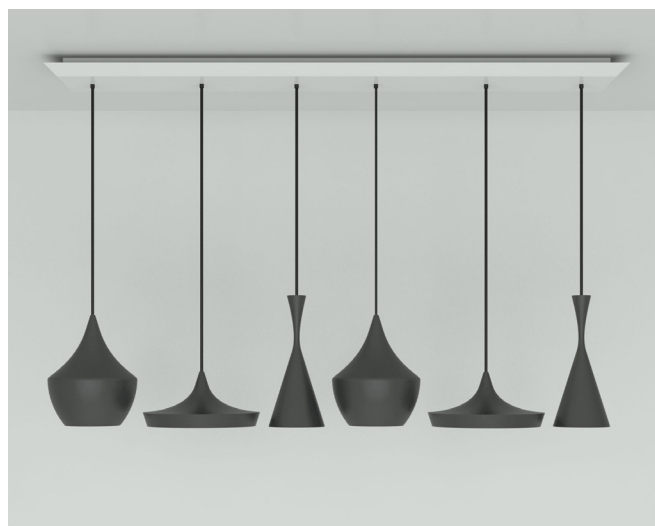

BEAT TRIO ROUND LED

	EUROPE	CHINA
Black	BLPS01-PEUM4	BLPS01-PCNM4
Brass	BLPS01B-PEUM4	BLPS01B-PCNM4
White	BLPS01WH-PEUM4	BLPS01WH-PCNM4

Cluster Diameter	680mm
Surface Mount Diameter	580mm
Drop from Ceiling	1260mm
Weight (Inc Canopy)	13kg
No. of Boxes	7

BEAT RANGE LINEAR LED

	EUROPE	CHINA
Black	BLPS03-PEUM4	BLPS03-PCNM4
Brass	BLPS03B-PEUM4	BLPS03B-PCNM4
White	BLPS03WH-PEUM4	BLPS03WH-PCNM4

Cluster Length	1560mm
Surface Mount Length	1570mm
Drop from Ceiling	990mm
Weight (Inc Canopy)	23.2kg
No. of Boxes	13

BEAT RANGE ROUND LED

	EUROPE	CHINA
Black	BLPS02-PEUM4	BLPS02-PCNM4
Brass	BLPS02B-PEUM4	BLPS02B-PCNM4
White	BLPS02WH-PEUM4	BLPS02WH-PCNM4

Cluster Diameter	850mm
Surface Mount Diameter	580mm
Drop from Ceiling	1390mm
Weight (Inc Canopy)	19kg
No. of Boxes	9

BEAT TRIO LINEAR LED

	EUROPE	CHINA
Black	BLPS04-PEUM4	BLPS04-PCNM4

Cluster Length	1700mm
Surface Mount Length	1570mm
Drop from Ceiling	860mm
Weight (Inc Canopy)	20.8kg
No. of Boxes	7

BEAT FAT LED

Our range of Beat lights, recognised in homes, restaurants and hotels the world over is an exercise in expressive minimalism. The design is inspired by the sculptural simplicity of traditional Indian water vessels. Available in Pendant, Table, Floor and Wall light versions. Recognising the demand and need for a more energy efficient future, the Beat family includes a new LED module.