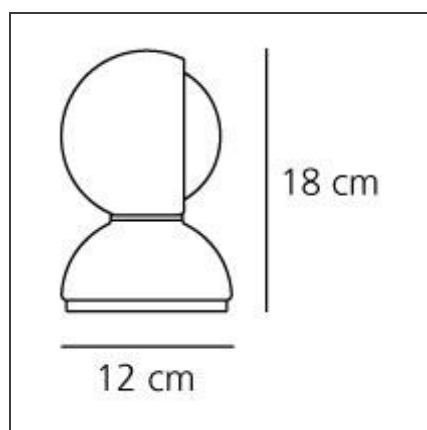

Eclisse - Blanc

IP20     

DESSINS TECHNIQUES

DESSINÉ PAR

Vico Magistretti

DESCRIPTION

Eclisse, designed by Vico Magistretti in 1965, won the Compasso d'Oro Award in 1967 and became an ambassador of Italian design worldwide. Eclisse is an avant-garde balance between form and function, design and utility. The concept's foundation lies in its functionality of adjusting the intensity of light through its rotating inner shade that "eclipses" the light source. In fact, with a fixed outer shell and a moveable inner shell the lamp can provide direct or diffuse light. A table lamp, it can also be wall mounted. Painted metal body available in white, red or orange with an on/off switch. Eclisse is part of the permanent collection of the most important design Museums, amongst many the MoMa in New York and the Triennale Design Museum in Milan.

CARACTÉRISTIQUES

Code Article :	0028010A	Matériaux:	steel, technopolymer
Couleur:	Blanc	Séries:	Design, Modern
Installation:	Table		Classic
Environnement:	Indoor	Type de projet:	Résidentiels
		Emission:	Diffuse & directe

DIMENSIONS

Hauteur:	cm 18	Résistance à l'impact:	N/D
Diamètre de la base:	cm 12	Test au fil incandescent:	850

SOURCE NON INCLUSE

Catégorie:	HALO	Class:	A
Nombre:	1		
Watt:	25W		
Culot:	E14		

SOURCES ALTERNATIVES

Catégorie:	LED
Nombre:	1
Watt:	4W
Typologie:	2
Culot:	E14

LUMINAIRE

Watt:	25W	Flux Lumineux (lm):	170lm
Tension:	220V-240V	CCT:	2800K