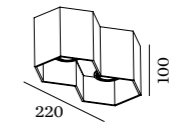

HEXO

CEILING SURFACE

2.0 LED

2xLED 8W | 220-240VAC | 50-60Hz
COB 3-step | incl. PS | phase-cut dim
aluminium powder coated
brushed

1.13kg IP20 0.3+D P A 32°

Color	CODE
White	146664W
Gold	146664G
Dark Gold	146664Q
Dark Red	146664P
Black	146664B